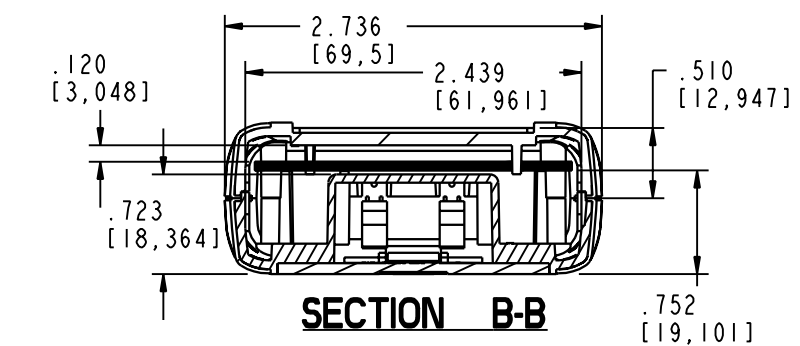

SECTION A-A

SECTION B-B

- NOTE:
1. PL 83556-510-... FOR ASSY WITH EBONY (PMS BLACK C) RUBBER TRIM.
PL 83777-510-... FOR ASSY WITH DARK GRAY (PMS #431) RUBBER TRIM.
 2. PC BOARD IS TRAPPED IN UNIT AND IS ALIGNED ON 3 Ø.066 PINS.

PACNTEC[®]
1-610-361-4231

PPL-2AA

VISIT **PACNTEC**[®]
ON THE WORLD WIDE WEB
www.pactecenclosures.com

COLOR / MATERIAL CODE		
COLOR	94HB	94VO
LT GRAY	508	308

DRAWING NUMBER	REV
83551	E