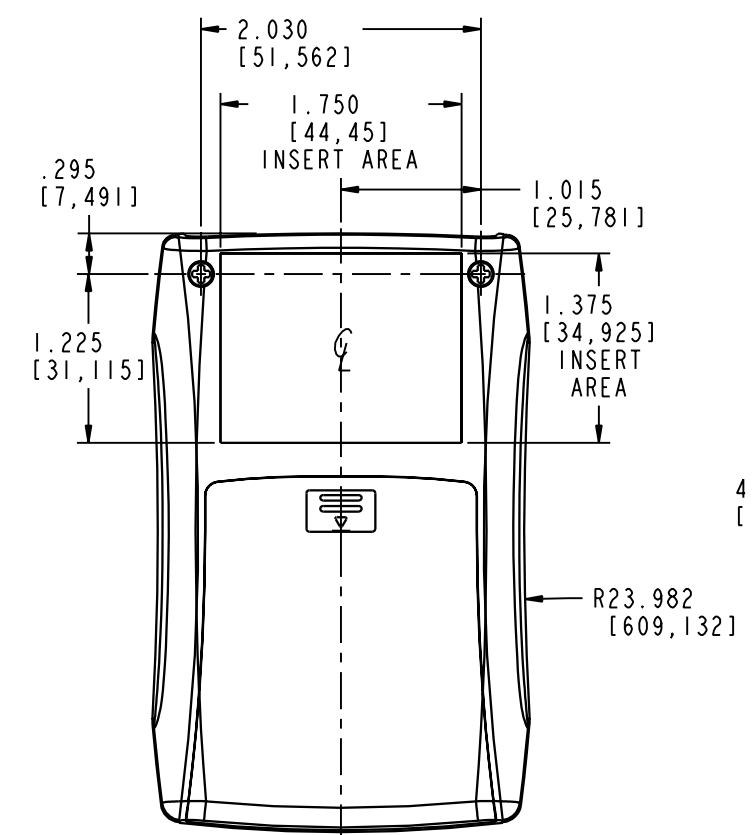

SECTION A-A

SECTION B-B

- NOTE:
1. PL 83556-510-... FOR ASSY WITH EBONY (PMS BLACK C) RUBBER TRIM.
PL 83777-510-... FOR ASSY WITH DARK GRAY (PMS #431) RUBBER TRIM.
 2. PC BOARD IS TRAPPED IN UNIT AND IS ALIGNED ON 3 Ø.066 PINS.

PACNTEC[®]
1-610-361-4231

PPL-2AA

VISIT **PACNTEC**[®]
ON THE WORLD WIDE WEB
www.pactecenclosures.com

COLOR / MATERIAL CODE		
COLOR	94HB	94VO
LT GRAY	508	308

DRAWING NUMBER	REV
83551	E