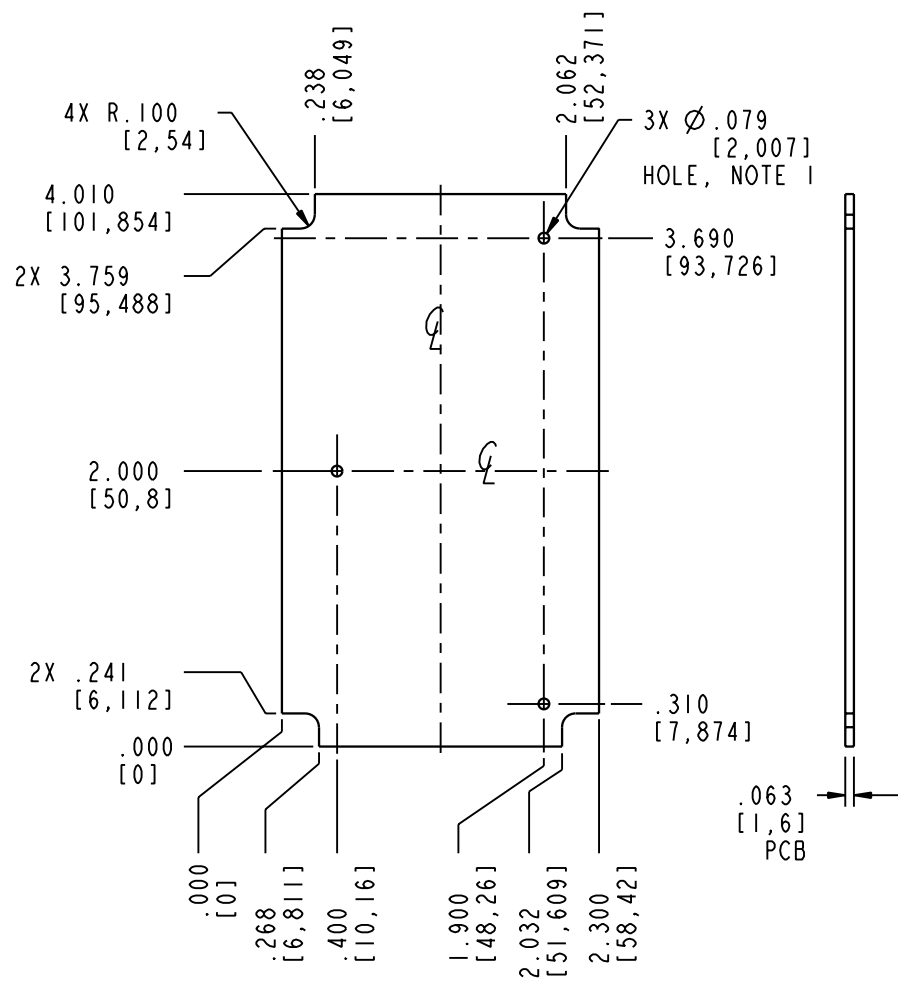

SECTION A-A

SECTION B-B

- NOTE:
1. PL 83556-510-... FOR ASSY WITH EBONY (PMS BLACK C) RUBBER TRIM.
PL 83777-510-... FOR ASSY WITH DARK GRAY (PMS #431) RUBBER TRIM.
 2. PC BOARD IS TRAPPED IN UNIT AND IS ALIGNED ON 3 Ø.066 PINS.

PACNTEC[®]
1-610-361-4231

PPL-2AA

VISIT **PACNTEC**[®]
ON THE WORLD WIDE WEB
www.pactecenclosures.com

COLOR / MATERIAL CODE		
COLOR	94HB	94VO
LT GRAY	508	308

DRAWING NUMBER	REV
83551	E