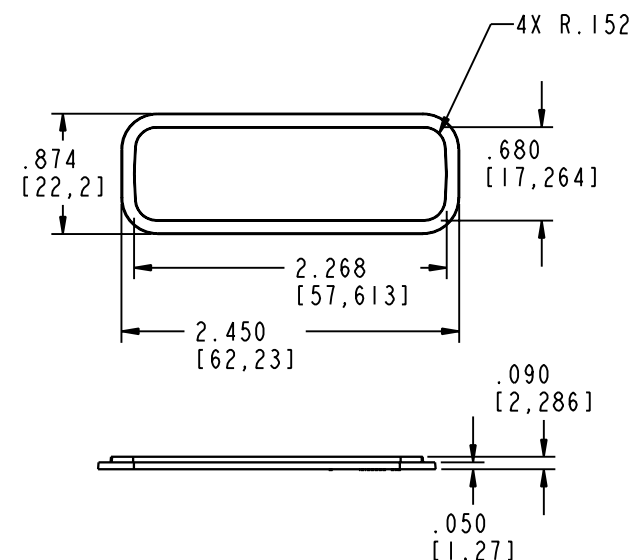

SECTION A-A

SECTION B-B

- NOTE:
1. PL 83556-510-... FOR ASSY WITH EBONY (PMS BLACK C) RUBBER TRIM.
PL 83777-510-... FOR ASSY WITH DARK GRAY (PMS #431) RUBBER TRIM.
 2. PC BOARD IS TRAPPED IN UNIT AND IS ALIGNED ON 3 Ø.066 PINS.

PACNTEC[®]
1-610-361-4231

PPL-2AA

VISIT **PACNTEC**[®]
ON THE WORLD WIDE WEB
www.pactecenclosures.com

COLOR / MATERIAL CODE		
COLOR	94HB	94VO
LT GRAY	508	308

DRAWING NUMBER	REV
83551	E