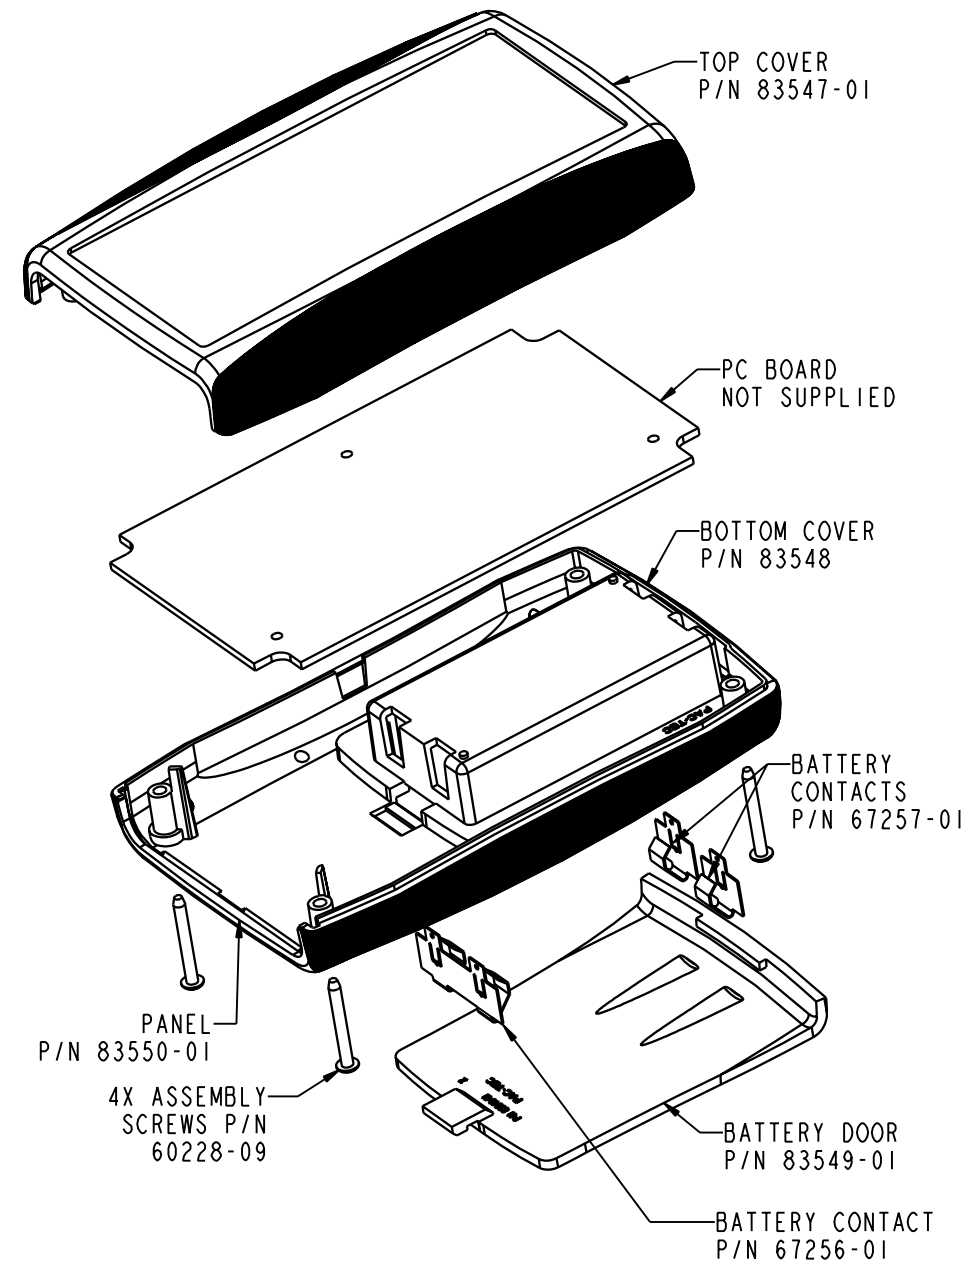

SECTION A-A

SECTION B-B

- NOTE:
1. PL 83556-510-... FOR ASSY WITH EBONY (PMS BLACK C) RUBBER TRIM.
PL 83777-510-... FOR ASSY WITH DARK GRAY (PMS #431) RUBBER TRIM.
 2. PC BOARD IS TRAPPED IN UNIT AND IS ALIGNED ON 3 Ø.066 PINS.

PACNTEC[®]
1-610-361-4231

PPL-2AA

VISIT **PACNTEC**[®]
ON THE WORLD WIDE WEB
www.pactecenclosures.com

COLOR / MATERIAL CODE		
COLOR	94HB	94VO
LT GRAY	508	308

DRAWING NUMBER	REV
83551	E