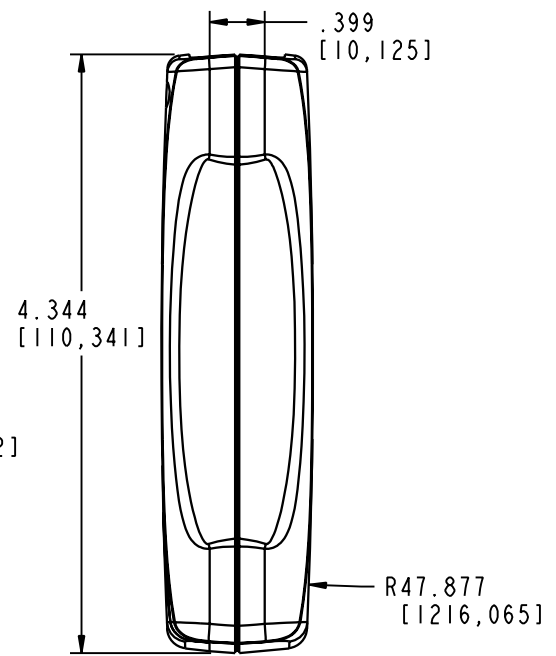

SECTION A-A

SECTION B-B

- NOTE:
1. PL 83556-510-... FOR ASSY WITH EBONY (PMS BLACK C) RUBBER TRIM.
PL 83777-510-... FOR ASSY WITH DARK GRAY (PMS #431) RUBBER TRIM.
 2. PC BOARD IS TRAPPED IN UNIT AND IS ALIGNED ON 3 Ø.066 PINS.

PACNTEC[®]
1-610-361-4231

PPL-2AA

VISIT **PACNTEC**[®]
ON THE WORLD WIDE WEB
www.pactecenclosures.com

COLOR / MATERIAL CODE		
COLOR	94HB	94VO
LT GRAY	508	308

DRAWING NUMBER	REV
83551	E