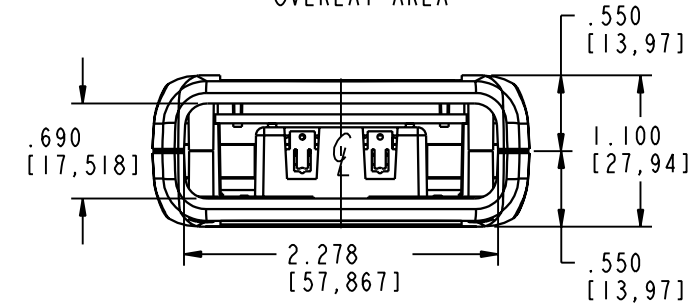

SECTION A-A

SECTION B-B

- NOTE:
1. PL 83556-510-... FOR ASSY WITH EBONY (PMS BLACK C) RUBBER TRIM.
PL 83777-510-... FOR ASSY WITH DARK GRAY (PMS #431) RUBBER TRIM.
 2. PC BOARD IS TRAPPED IN UNIT AND IS ALIGNED ON 3 Ø.066 PINS.

PACNTEC[®]
1-610-361-4231

PPL-2AA

VISIT **PACNTEC**[®]
ON THE WORLD WIDE WEB
www.pactecenclosures.com

COLOR / MATERIAL CODE		
COLOR	94HB	94VO
LT GRAY	508	308

DRAWING NUMBER	REV
83551	E